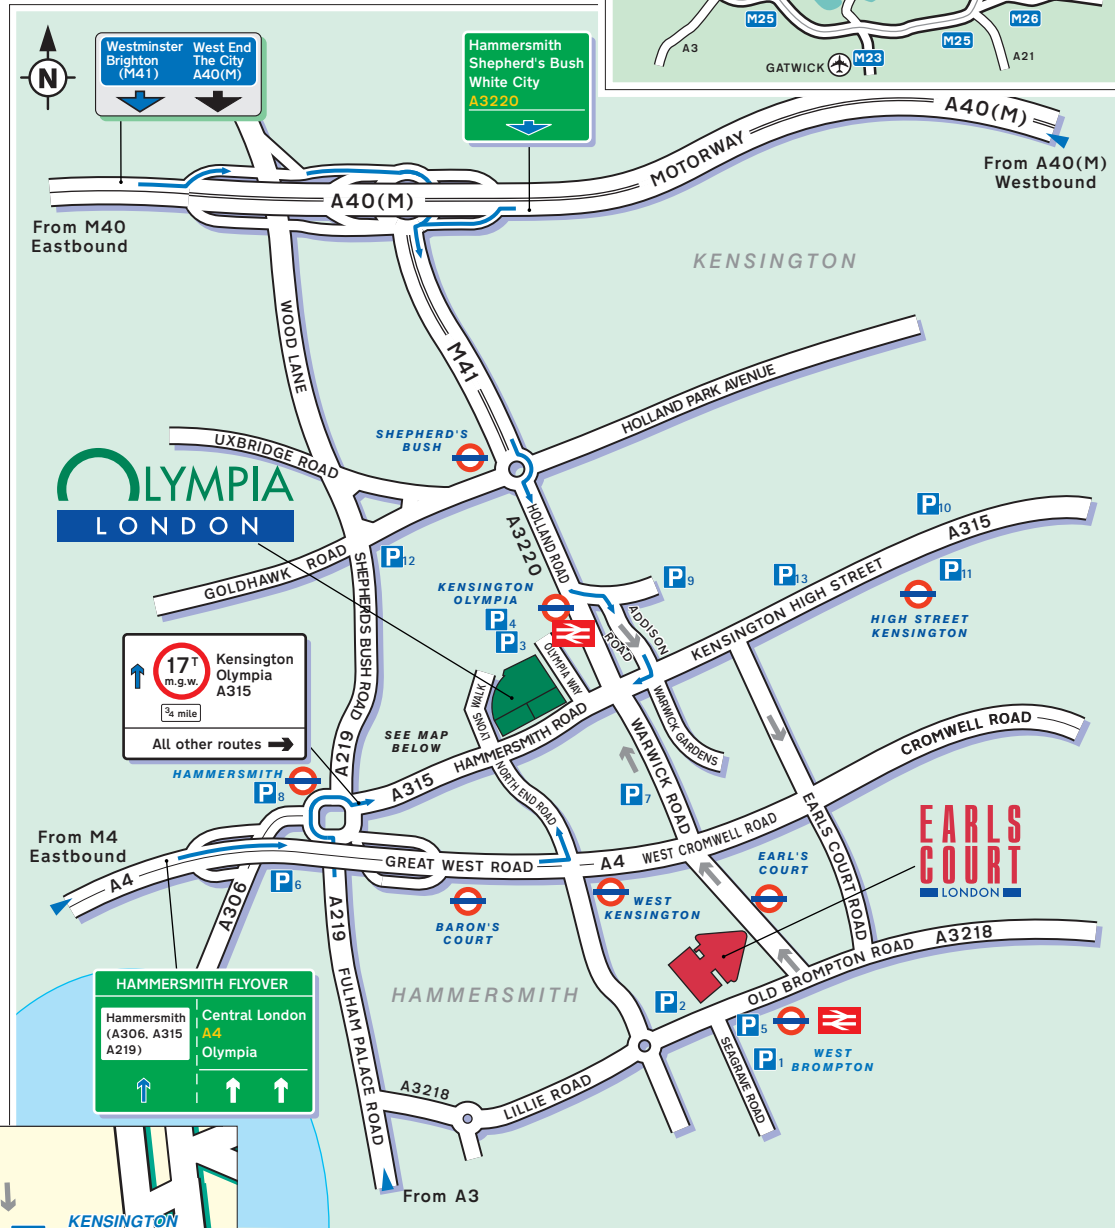

To help you plan your journey to Olympia, visit our website at www.eco.co.uk

Underground
Kensington Olympia station (District Line) is adjacent to the venue.

Bus
Hammersmith Road 9,10,27,28
Holland Road 49
North End Road 391

London Transport Information:
020 7222 1234

Rail
Kensington Olympia mainline station provides direct services to Clapham Junction, Gatwick Airport, Brighton, Watford Junction, Milton Keynes, Northampton and Rugby.

London City Airport
020 7646 0088

London Luton Airport
01582 405 100

Key to Parking

- | | |
|---|---------------------------------|
| P1 Earls Court Seagrave Road (1200 Capacity) | P8 Kings Mall |
| P2 Earls Court Red (430 Capacity) | P9 Kensington Hilton |
| P3 Olympia multi-storey (350 Capacity) | P10 Royal Garden |
| P4 Temporarily unavailable | P11 Young Street |
| P5 Paragon Hotel | P12 Shepherd's Bush |
| P6 Hammersmith Broadway | P13 Kensington Town Hall |
| P7 Warwick Road | |